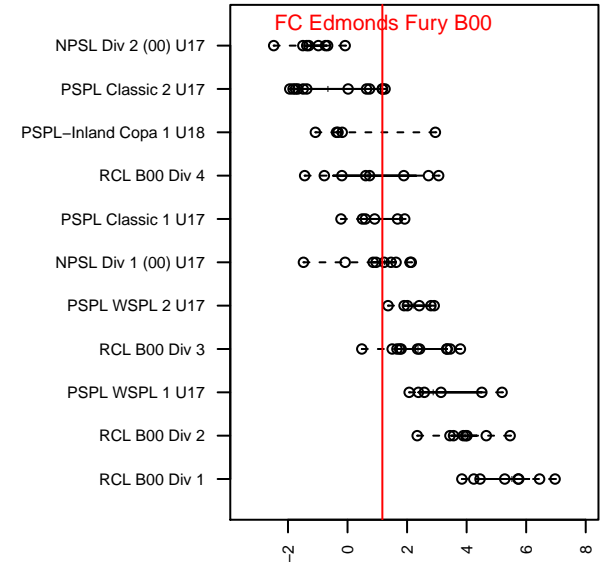

FC Edmonds Fury B00

FC Edmonds
 Edmonds, WA
 B00 total strength=1408
 attack=11.11 defense=6.08
 fall league = PSPL Classic 2 U17

alt names used:
 FC Edmonds BOO
 FC Edmonds Fury
 FC EDMONDS B00 (WA)
 FC EDMONDS B00 (WA)

Venues played:
 2016 WA Rush Cup B00 Silver U17
 2016 Labor Day Cup BU17 Silver
 2016 PSPL Classic 2 U17
 2016 WA Cup HS Silver U17

FC Edmonds Fury B00
 Dots are actual minus expected GF (blue circles) and GA (red triangles).
 Blue line is smoothed change in attack strength. Red is smoothed change in defense strength.

**attack and defense variance (black dot)
relative to other teams
and top 10 in region**

**attack and defense rating
relative to others at age
and all opponents in last 13 months**

Performance relative to 13 month average