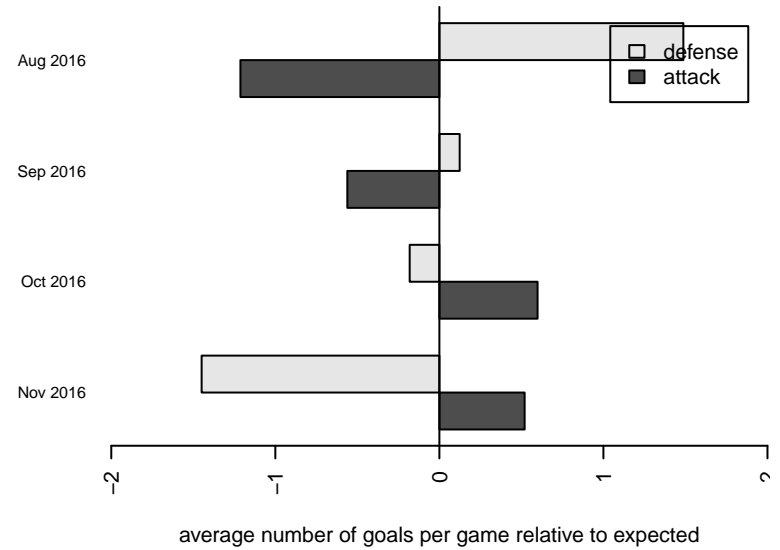

Performance relative to 13 month average