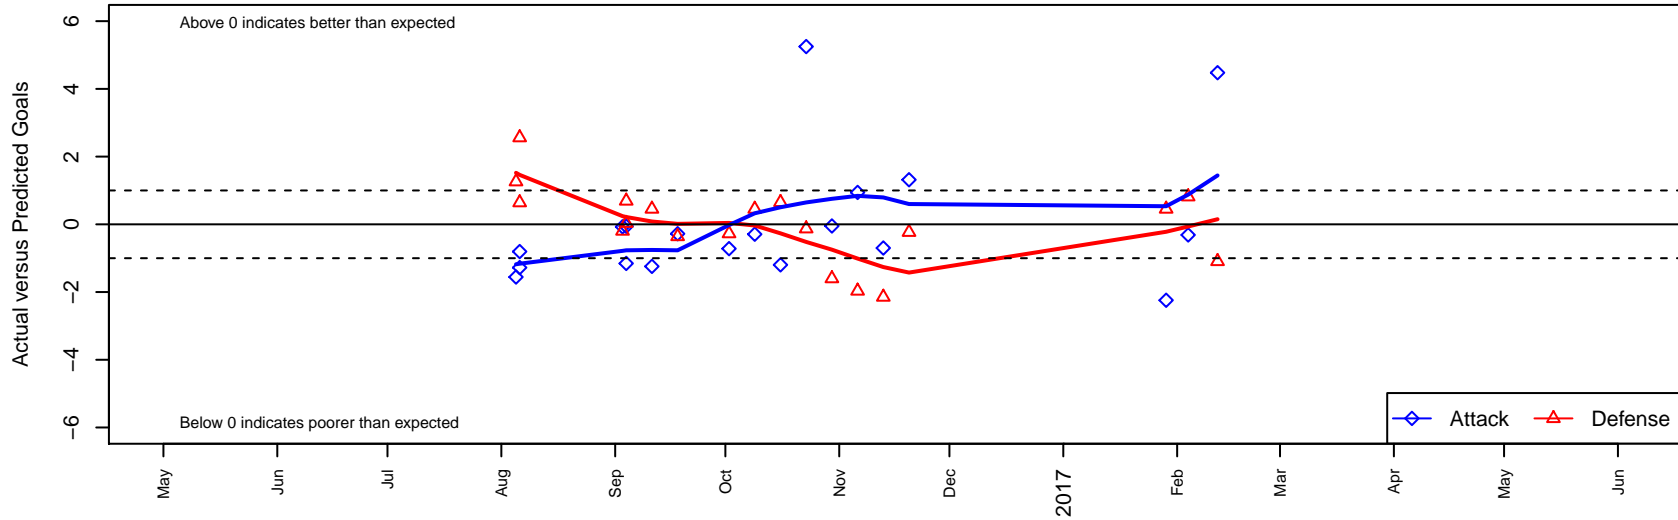

FC Edmonds Fury B00

FC Edmonds
 Edmonds, WA
 B00 total strength=1408
 attack=11.11 defense=6.08
 fall league = PSPL Classic 2 U17

alt names used:
 FC Edmonds BOO
 FC Edmonds Fury
 FC EDMONDS B00 (WA)
 FC EDMONDS B00 (WA)

Venues played:
 2016 WA Rush Cup B00 Silver U17
 2016 Labor Day Cup BU17 Silver
 2016 PSPL Classic 2 U17
 2016 WA Cup HS Silver U17

FC Edmonds Fury B00
 Dots are actual minus expected GF (blue circles) and GA (red triangles).
 Blue line is smoothed change in attack strength. Red is smoothed change in defense strength.

**attack and defense variance (black dot)
relative to other teams
and top 10 in region**

**attack and defense rating
relative to others at age
and all opponents in last 13 months**

Performance relative to 13 month average