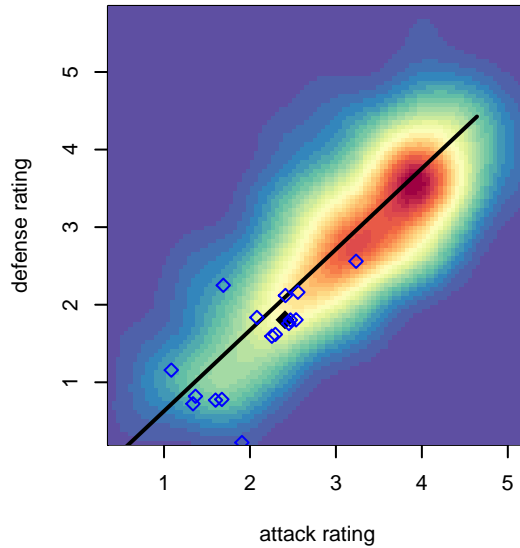

FC Edmonds Fury B00

FC Edmonds
 Edmonds, WA
 B00 total strength=1408
 attack=11.11 defense=6.08
 fall league = PSPL Classic 2 U17

alt names used:
 FC Edmonds BOO
 FC Edmonds Fury
 FC EDMONDS B00 (WA)
 FC EDMONDS B00 (WA)

Venues played:
 2016 WA Rush Cup B00 Silver U17
 2016 Labor Day Cup BU17 Silver
 2016 PSPL Classic 2 U17
 2016 WA Cup HS Silver U17

FC Edmonds Fury B00
 Dots are actual minus expected GF (blue circles) and GA (red triangles).
 Blue line is smoothed change in attack strength. Red is smoothed change in defense strength.

**attack and defense variance (black dot)
relative to other teams
and top 10 in region**

**attack and defense rating
relative to others at age
and all opponents in last 13 months**

Performance relative to 13 month average